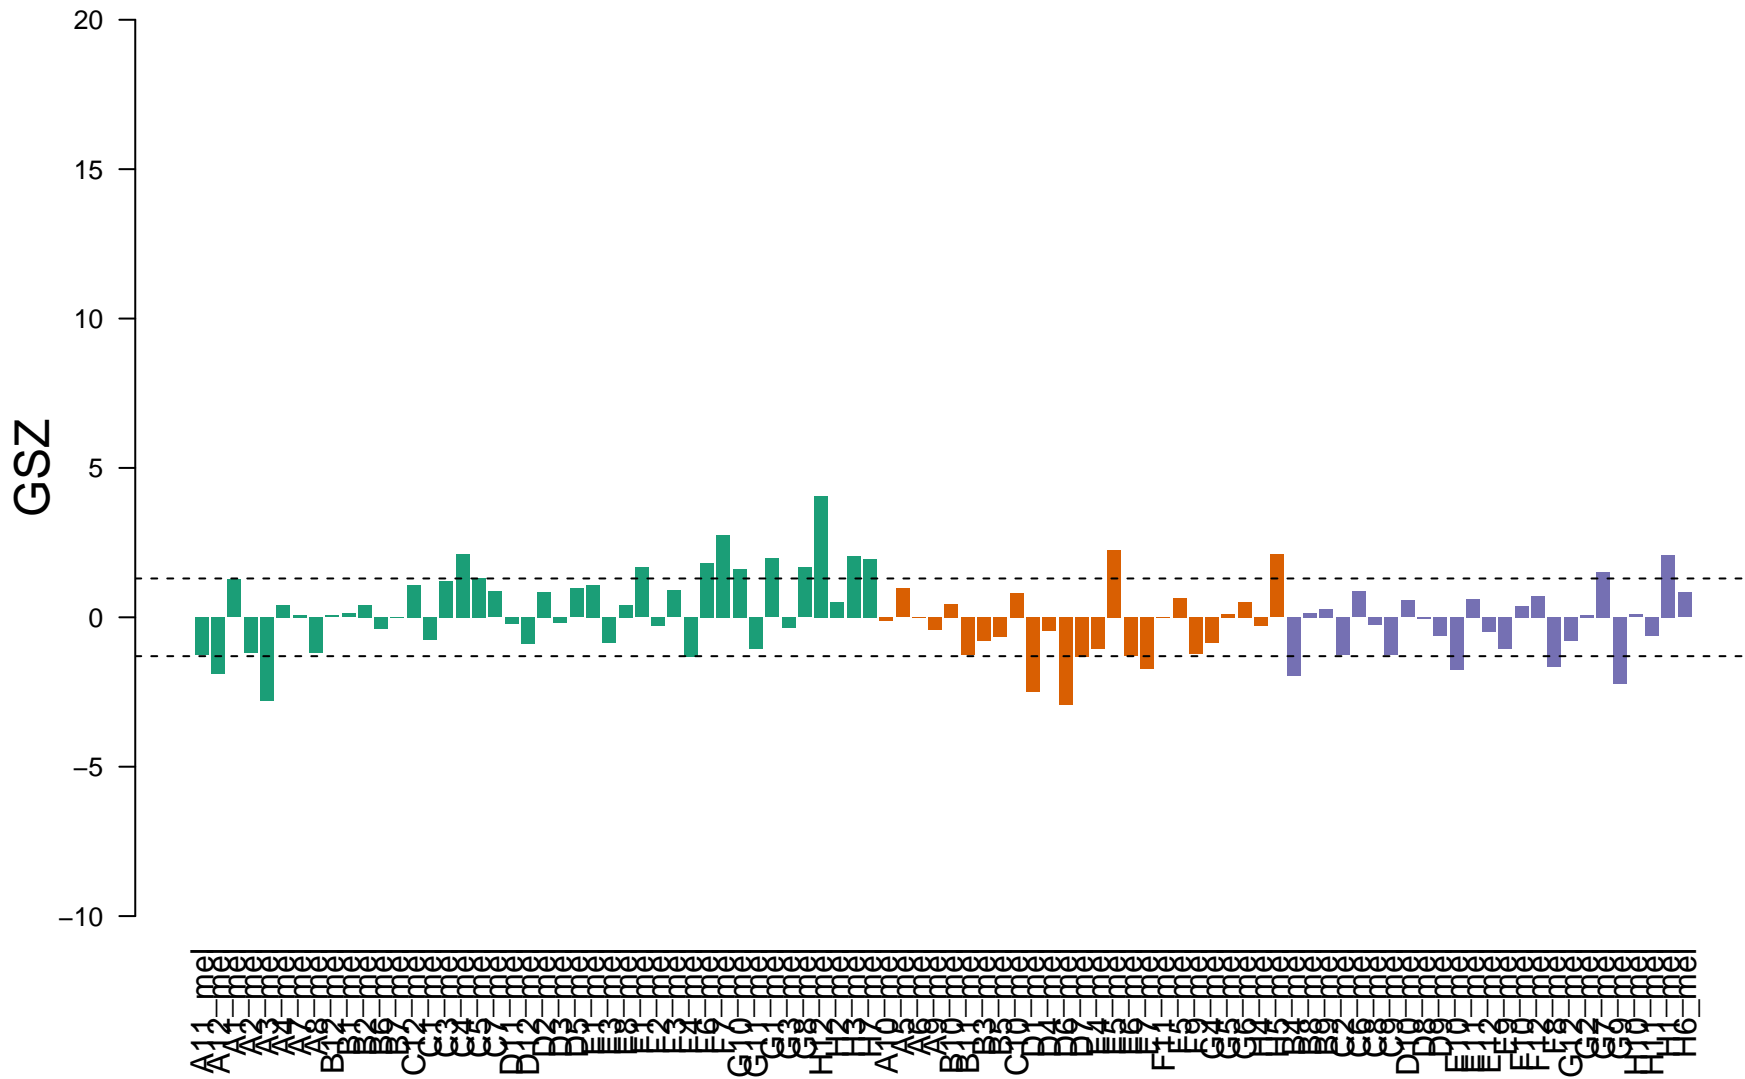

ALONSO_METASTASIS_EMT_UP

■ on
■ -
□ off

ALONSO_METASTASIS_EMT_UP

Enrichment in overexpression spots

Enrichment in kMeans clusters